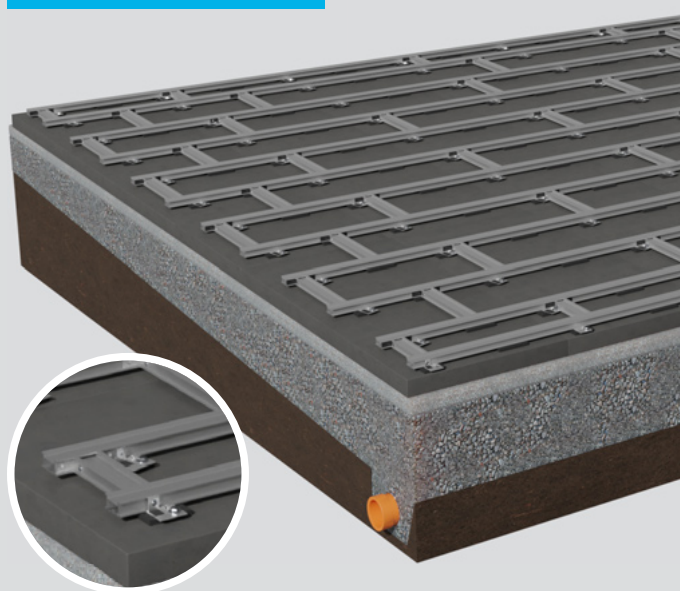

OC Basic Alu vlak

Of: OC Basic Alu vlak